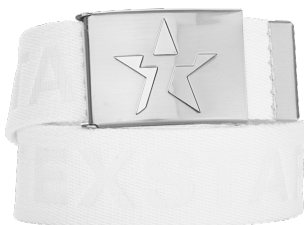

Image	SKU	Price Description	Size	Colour
	AB02199000100		One Size	Black

GALLERY IMAGES

ADDITIONAL INFORMATION