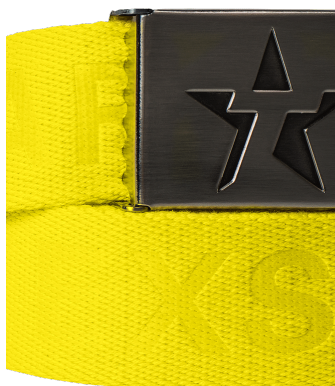

## BELT WOVEN

Traditional army belt with real metal buckle. Classic and stylish. Reversible, with or without logo.

**Fits:** Service, transport, retail, assembly staff, etc. Ideal for customising with a logo or design.

## VARIATIONS

<b>Image</b>	<b>SKU</b>	<b>Price Description</b>	<b>Size</b>	<b>Colour</b>
	AB02101000100		One Size	White
	AB02121000100		One Size	Yellow
	AB02140000100		One Size	Bright Green
	AB02144000100		One Size	Green
	AB02153000100		One Size	Orange

<b>Image</b>	<b>SKU</b>	<b>Price Description</b>	<b>Size</b>	<b>Colour</b>
	AB02156000100		One Size	Red
	AB02184000100		One Size	Light Blue
	AB02189000100		One Size	Navy
	AB02192000100		One Size	Light grey
	AB02196000100		One Size	Grey

### ADDITIONAL INFORMATION

**Size**

One Size

**Colour**

Black, Bright Green, Green, Grey, Light Blue, Light grey, Navy,  
Orange, Red, White, Yellow