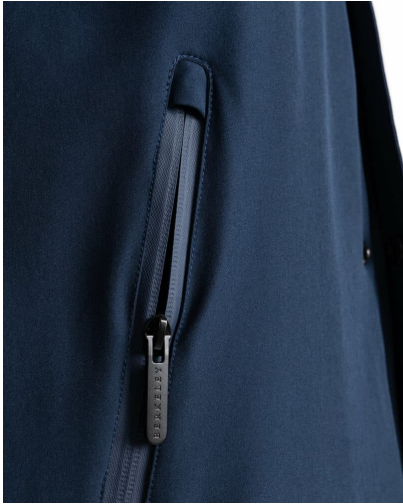

ADDITIONAL INFORMATION

Size

4XL, L, M, S, XL, XXL, XXXL

Colour

Black, Navy