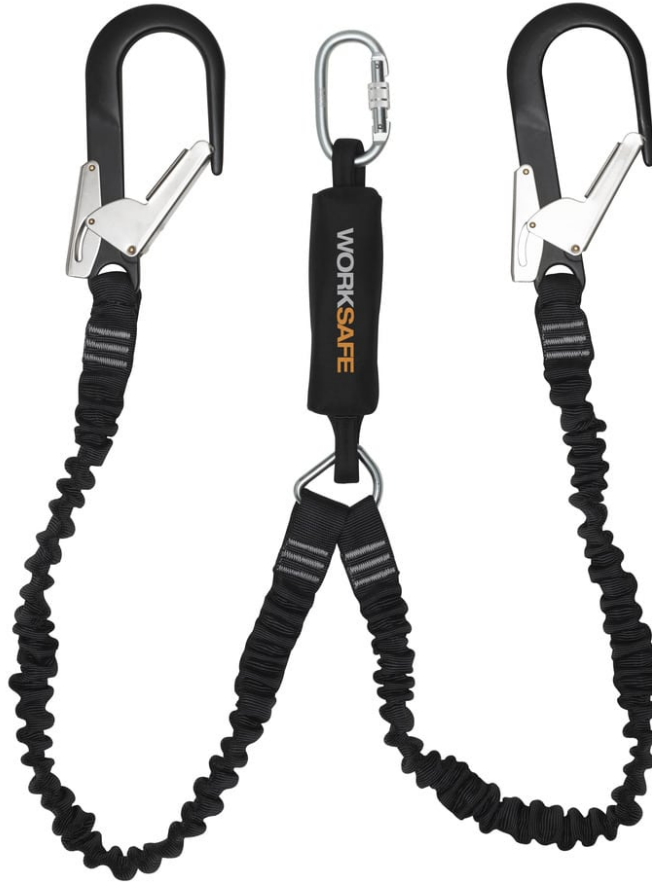

DOUBLE ELASTIC FALL ARREST WORKSAFE TWIN LANYARD 2X2M

1 309 kr

Durable, flexible double fall arrester line with large hook.

SKU: 2117229 | **Category:** [Fall Limit](#) |

PRODUCT FILES

No files for this product.