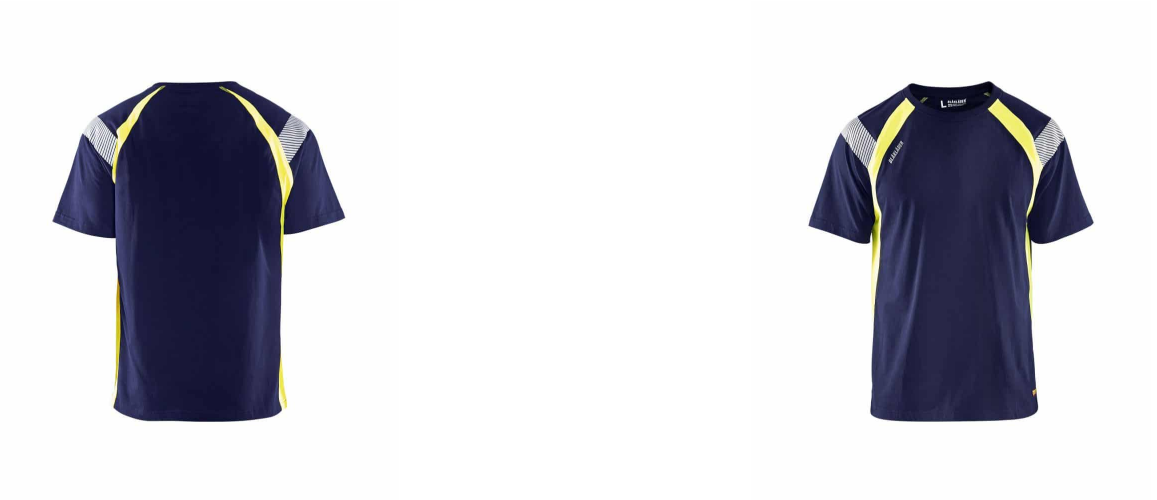

ADDITIONAL INFORMATION

Size

4XL, L, M, S, XL, XS, XXL, XXXL

Colour

Black/Vis Yellow, Navy blue/Vis yellow