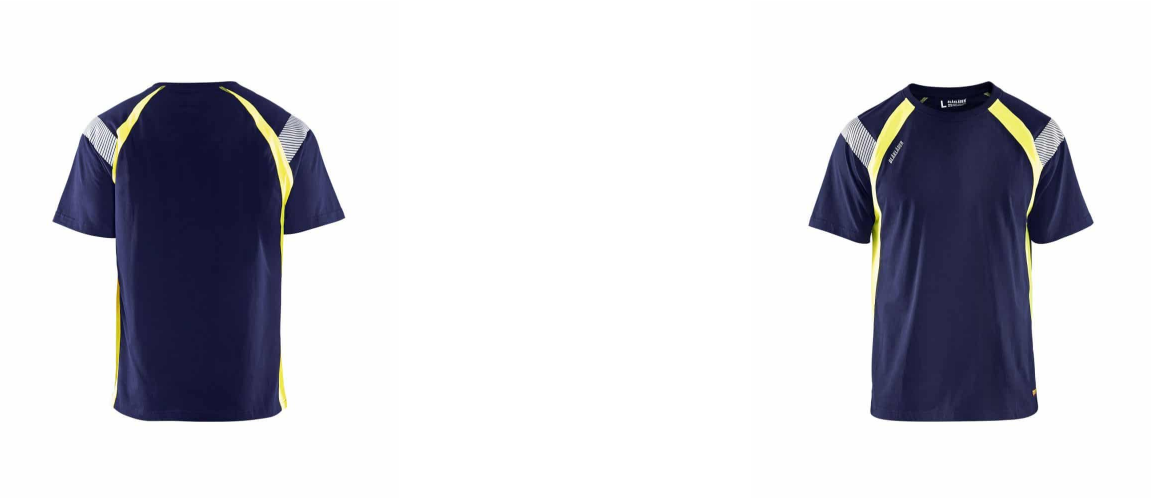

ADDITIONAL INFORMATION

Size

4XL, L, M, S, XL, XS, XXL, XXXL

Colour

Black/Vis Yellow, Navy blue/Vis yellow