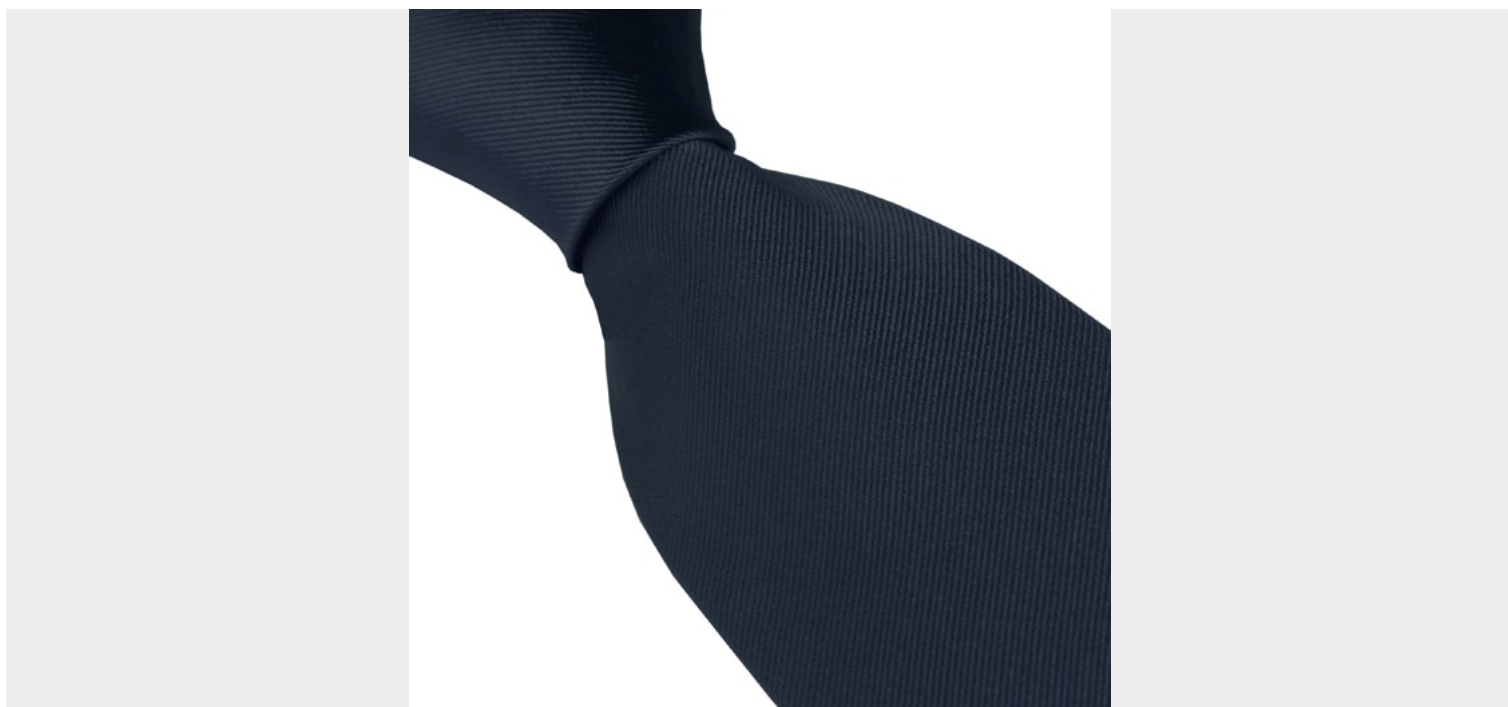

TIE

Woven marine polyester tie 7.5 cm wide.

SKU: 24328 | **Category:** [Accessories](#) |

VARIATIONS

Image	SKU	Price	Description	Size	Colour
	24328-20			One Size	Navy

ADDITIONAL INFORMATION

Size	One Size
Colour	Navy